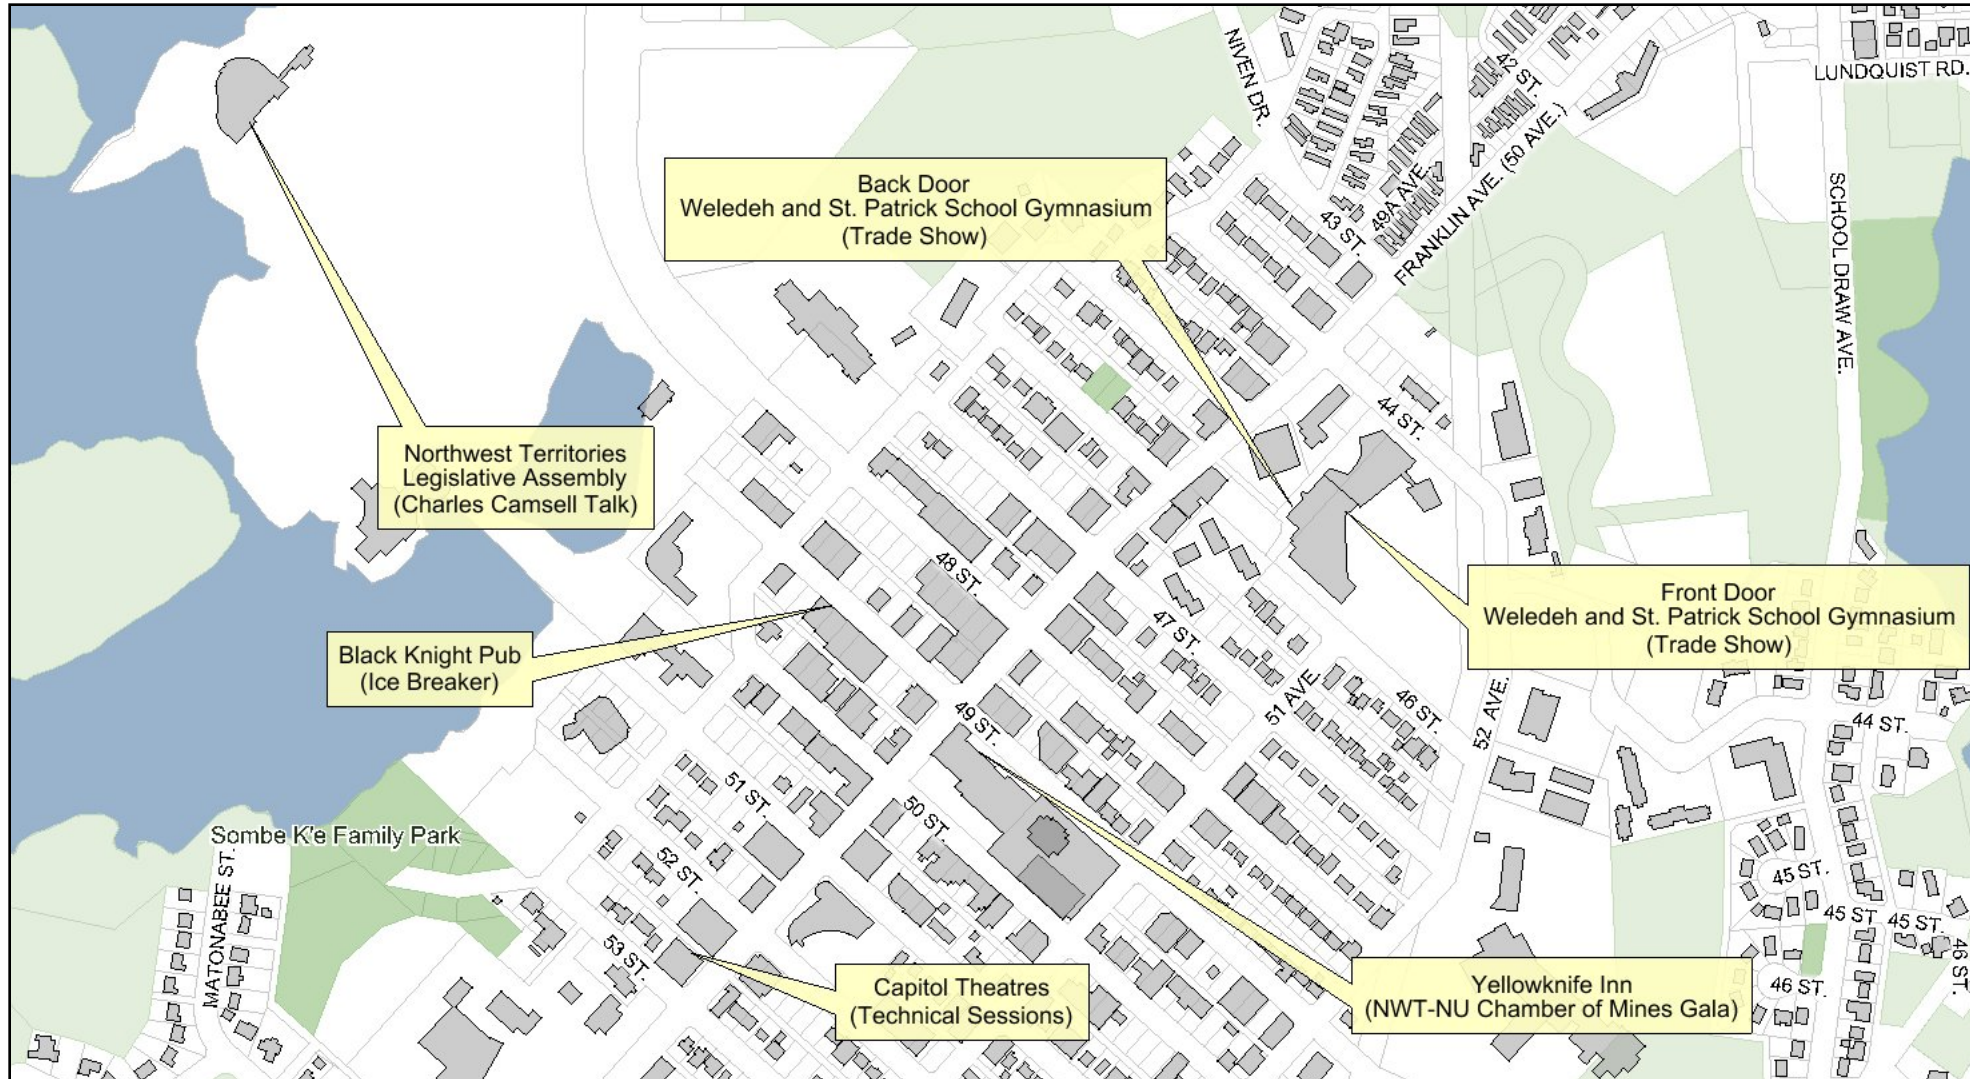

The City of Yellowknife

Legend

- Municipal Boundary
- Roads
- Buildings
- Parks
- Greenspace
- Surrounding Lakes
- Properties
- Municipal Boundary

0 190 380 570 m.

Map center: 635669, 6927723

Scale: 1:6,487

The City of Yellowknife provides this copyrighted map for illustrative purposes only. It is not suitable for site-specific decision-making and should not be used for making financial or other commitments, all information contained in this map is used at your own risk and should be confirmed by a legal survey, as this map is provided on an 'as-is' basis without warranty of