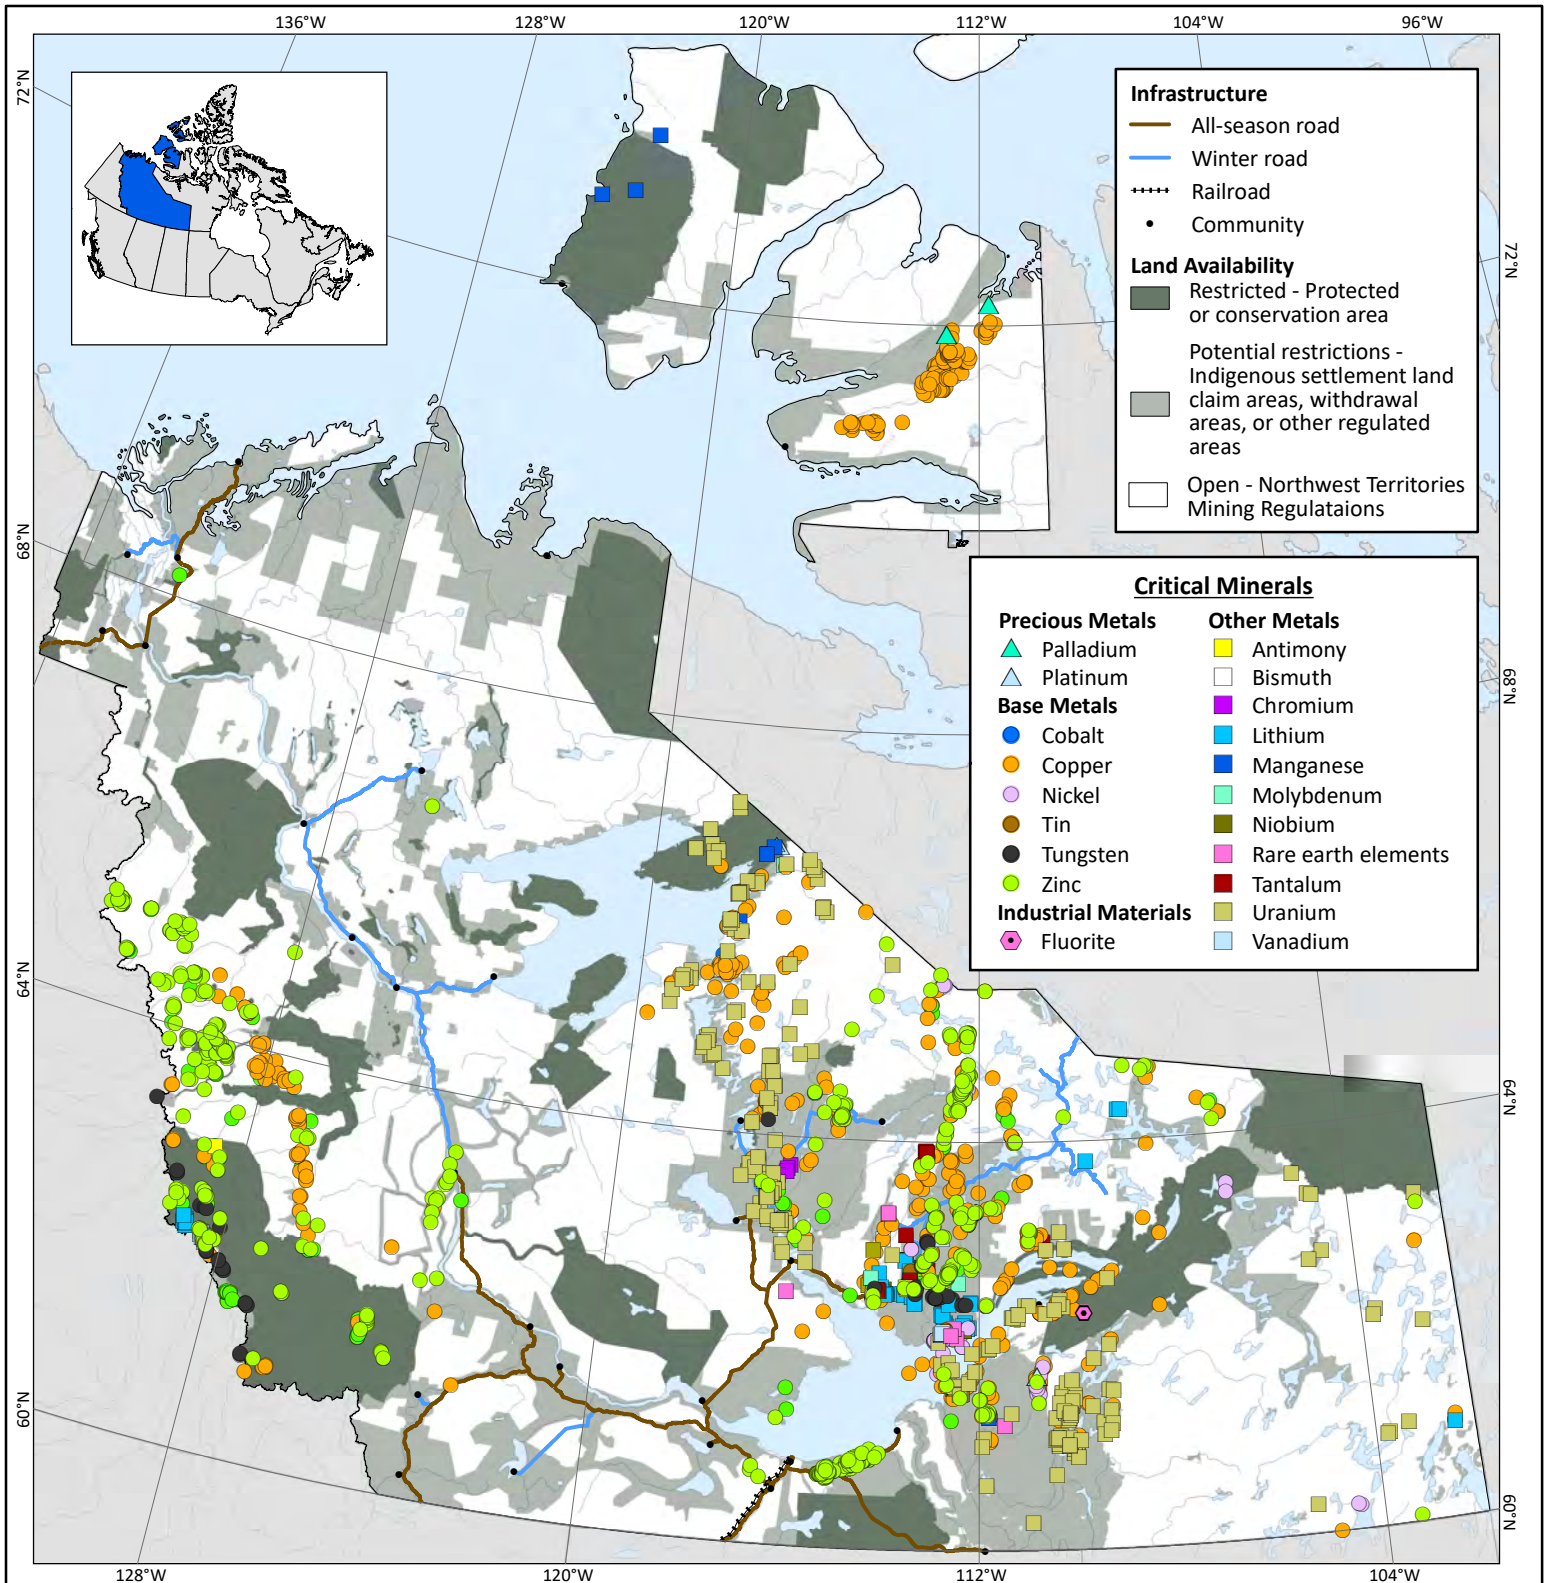

Critical Minerals of the Northwest Territories

Government of Northwest Territories

NORTHWEST TERRITORIES GEOLOGICAL SURVEY

NOTE: This map has been produced at a scale that illustrates the general nature and distribution of NWT critical mineral occurrences. This scale may not be appropriate for visualizing or obtaining detailed information on individual showings or determining the land use associated with that showing.