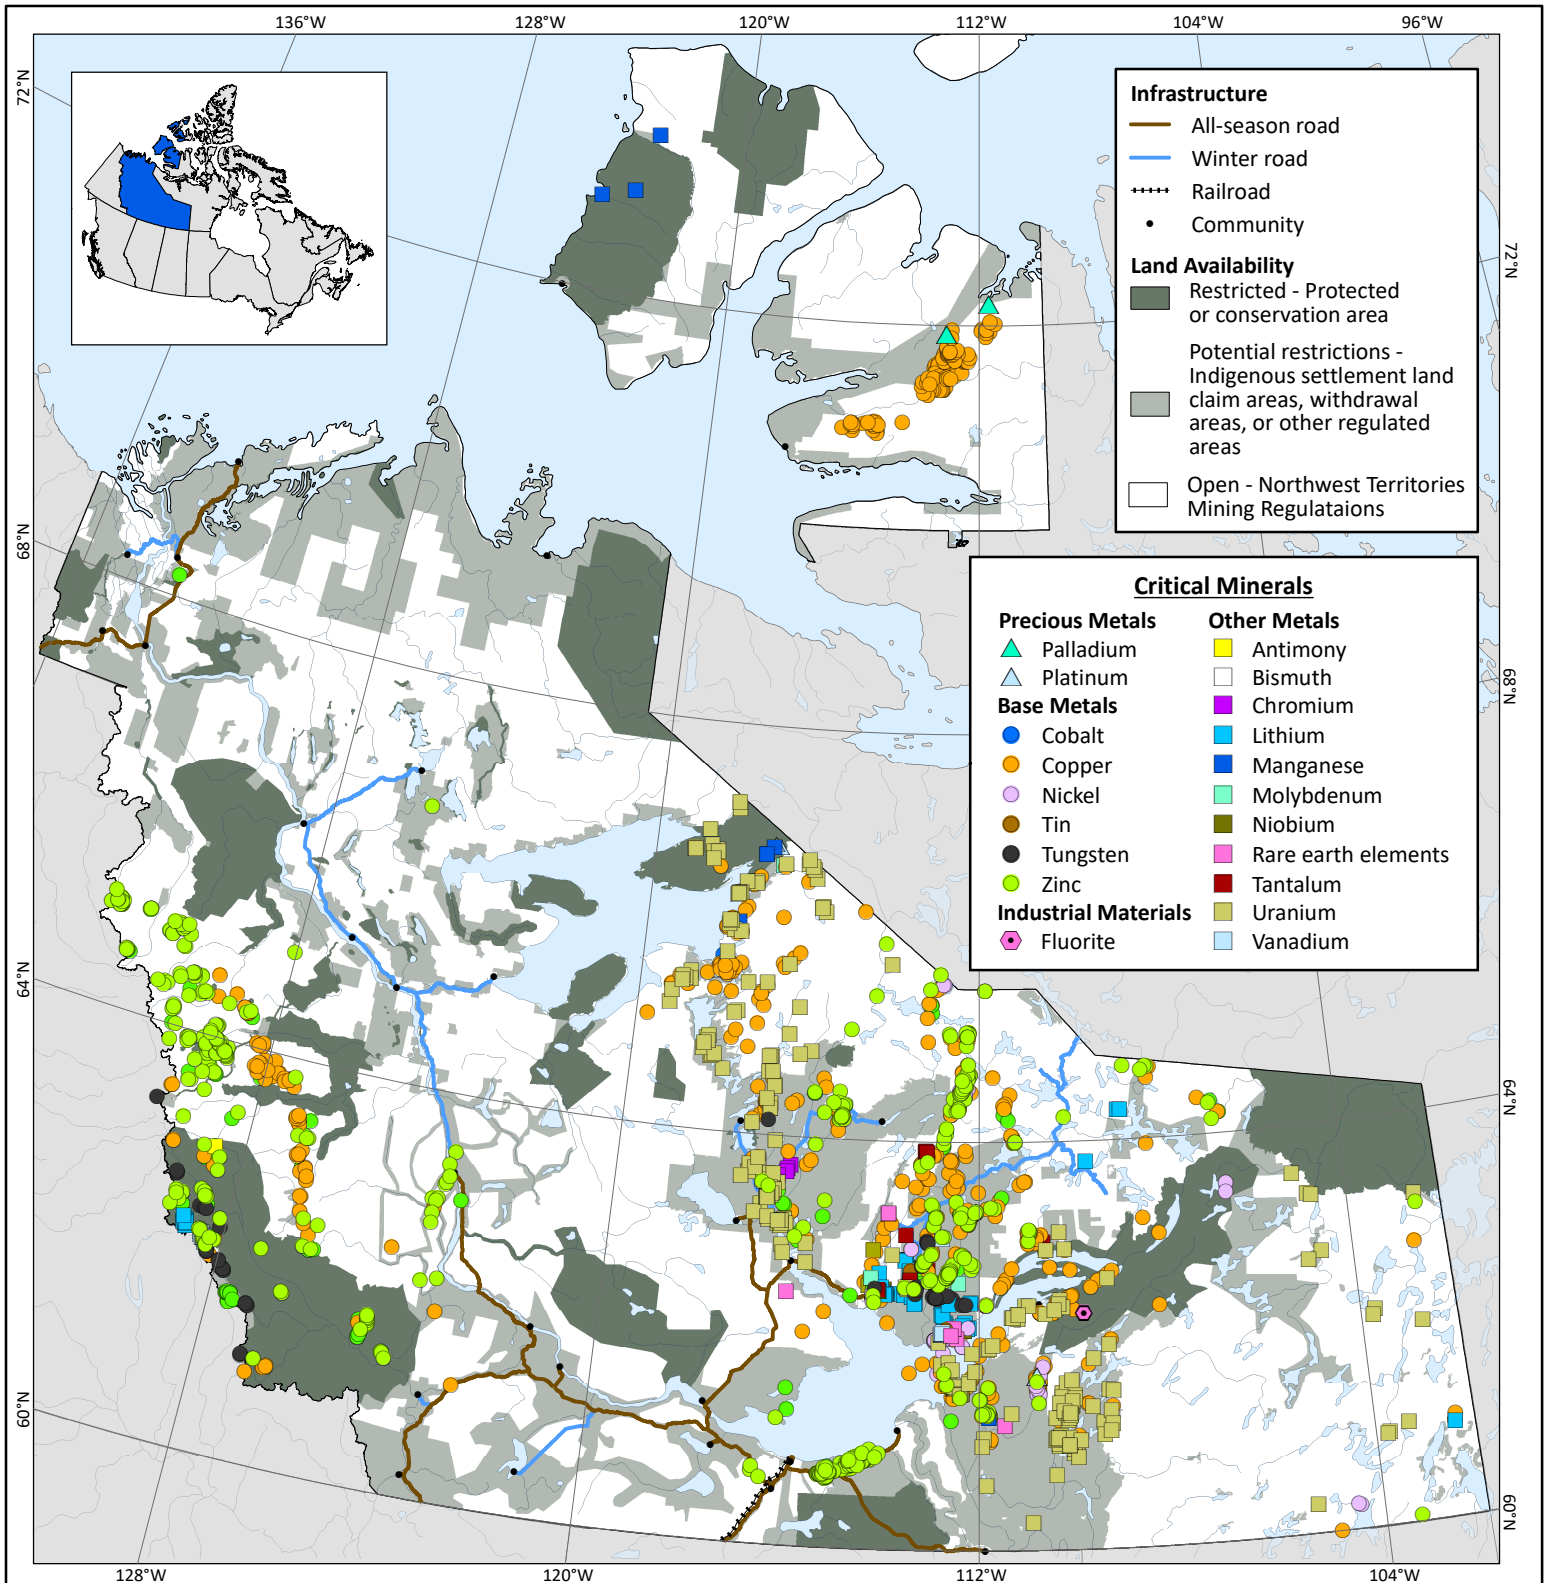

Critical Mineral Deposits, Northwest Territories

Government of
Northwest Territories

GNWT Lambert Conformal Conic
Datum: North American Datum 1983; Spheroid: GRS 1980;
Projection: Lambert Conformal Conic False Easting: 0.0; False Northing: 0.0;
Central Meridian: -112.0; Standard Parallel 1: 62.0; Standard Parallel 2: 70.0;
Scale Factor: 1.0; Latitude of Origin: 0.0

Data sources:
Northwest Territories Centre for Geomatics, 2022. Shared Services Centre for Lands, Environment and Natural Resources, Industry, Tourism and Investment, Yellowknife, Northwest Territories. <https://www.geomatics.gov.nt.ca/>

Northwest Territories Geological Survey Showings Database, 2022. Accessed in 2022 at: <https://app.nwtgeoscience.ca/>.

NOTE: This map has been produced at a scale that illustrates the general nature and distribution of NWT critical mineral occurrences. This scale may not be appropriate for visualizing or obtaining detailed information on individual showings or determining the land use associated with that showing.

NORTHWEST TERRITORIES GEOLOGICAL SURVEY

GIS K.L.Pierce 12/16/2022 Doc ID: Critical_Mineral_Deposits.pdf